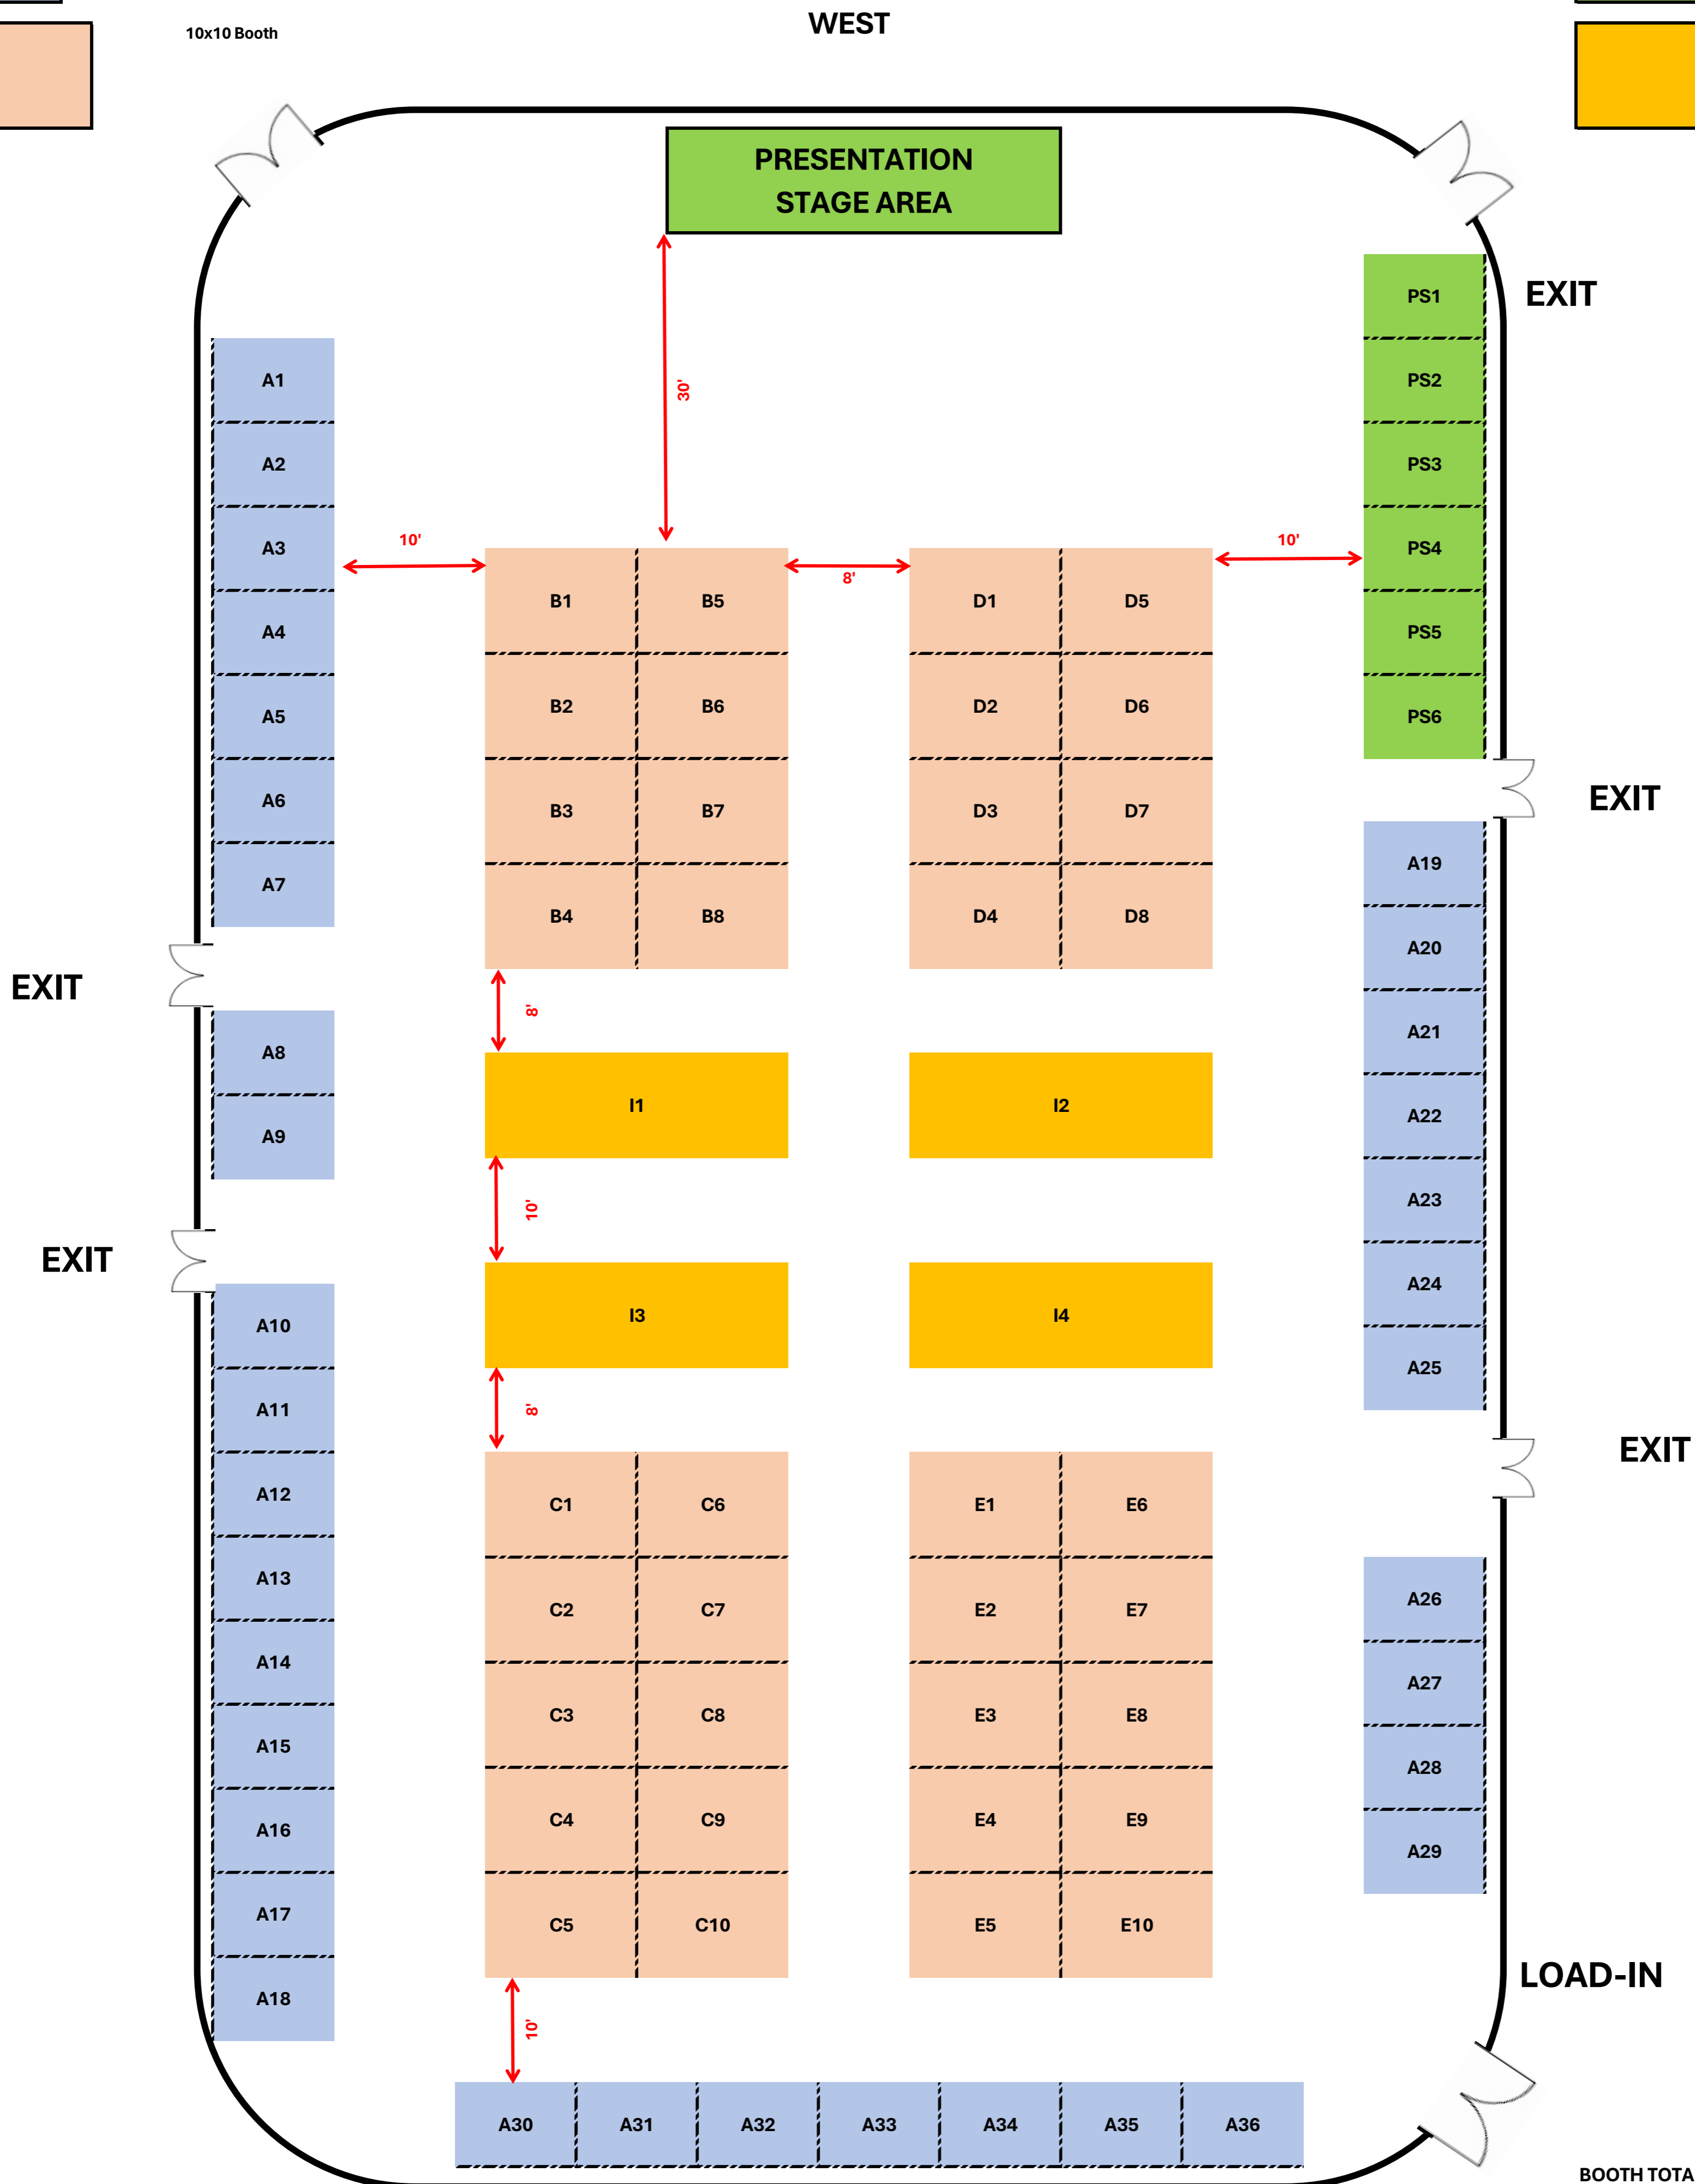

BOOTH LEGEND

BOOTH TOTALS

	5x10	8x8	10x10	
Main Floor	0	0	0	0
Concourse Area	0	0	0	0